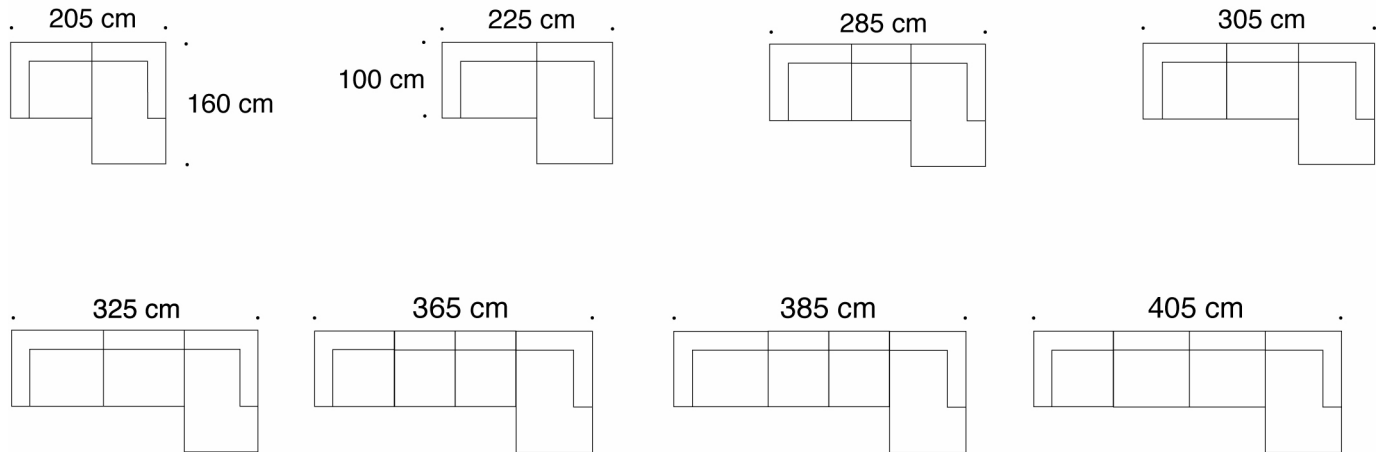

model baseline - design jens juul eilersen
1:50

elements

sofa, elements

sofa, chaiselongs

corner groups