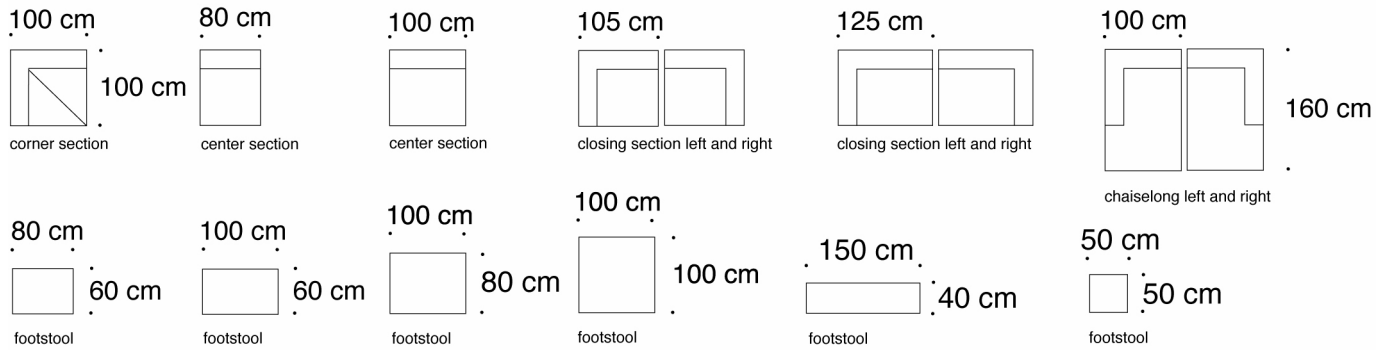

model baseline - design jens juul eilersen
1:50

elements

sofa, elements

sofa, chaiselongs

corner groups